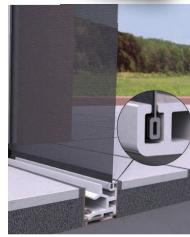

THE HORIZON

The Horizon screen sets a new standard in retractable screens. With features like a flat handle, auto-compensating upper track and low-profile lower track, the Horizon can complement large architectural doors of almost any type and configuration.

Captured Mesh

Specialty equipment welds the mesh to the zipper. The tracks capture the zippers, and the mesh is retained at all times. No blowouts, frayed mesh or animals on the loose.

Wizard
Screen Solutions

*A View Towards
Excellence*

VISTA VIEW™

The VistaView™ Screen operates effortlessly from side to side. It works perfectly on a variety of door configurations, sizes and finishes.

	Width	Height
Singles Up To	14'6"	11'
Doubles Up To	29'	11'

Captured Mesh

Specialty equipment welds the mesh to the zipper. The tracks capture the zippers, and the mesh is retained at all times. No blowouts, frayed mesh or animals on the loose.

Recessed Track

VistaView™ screens can be recessed, providing a smooth transition between spaces with a flush appearance.