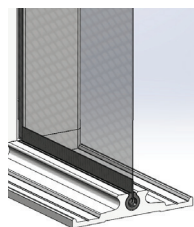

Homeowners have full control of the screen with the convenience of unlimited brake points. The pull-bar automatically stops when the handle is released.

Low Profile Track

At only 1/2" tall, the lower track blends seamlessly into every application. It's designed for simple installation and provides for a smooth transition between spaces.

Captured Mesh

Specialty equipment welds the mesh to the zipper. The tracks capture the zippers, and the mesh is retained at all times. No blowouts, frayed mesh or animals on the loose.

Wizard
Screen Solutions

*A View Towards
Excellence*

VISTA VIEW™

The VistaView™ Screen operates effortlessly from side to side. It works perfectly on a variety of door configurations, sizes and finishes.

	Width	Height
Singles Up To	14'6"	11'
Doubles Up To	29'	11'

Captured Mesh

Specialty equipment welds the mesh to the zipper. The tracks capture the zippers, and the mesh is retained at all times. No blowouts, frayed mesh or animals on the loose.

Recessed Track

VistaView™ screens can be recessed, providing a smooth transition between spaces with a flush appearance.